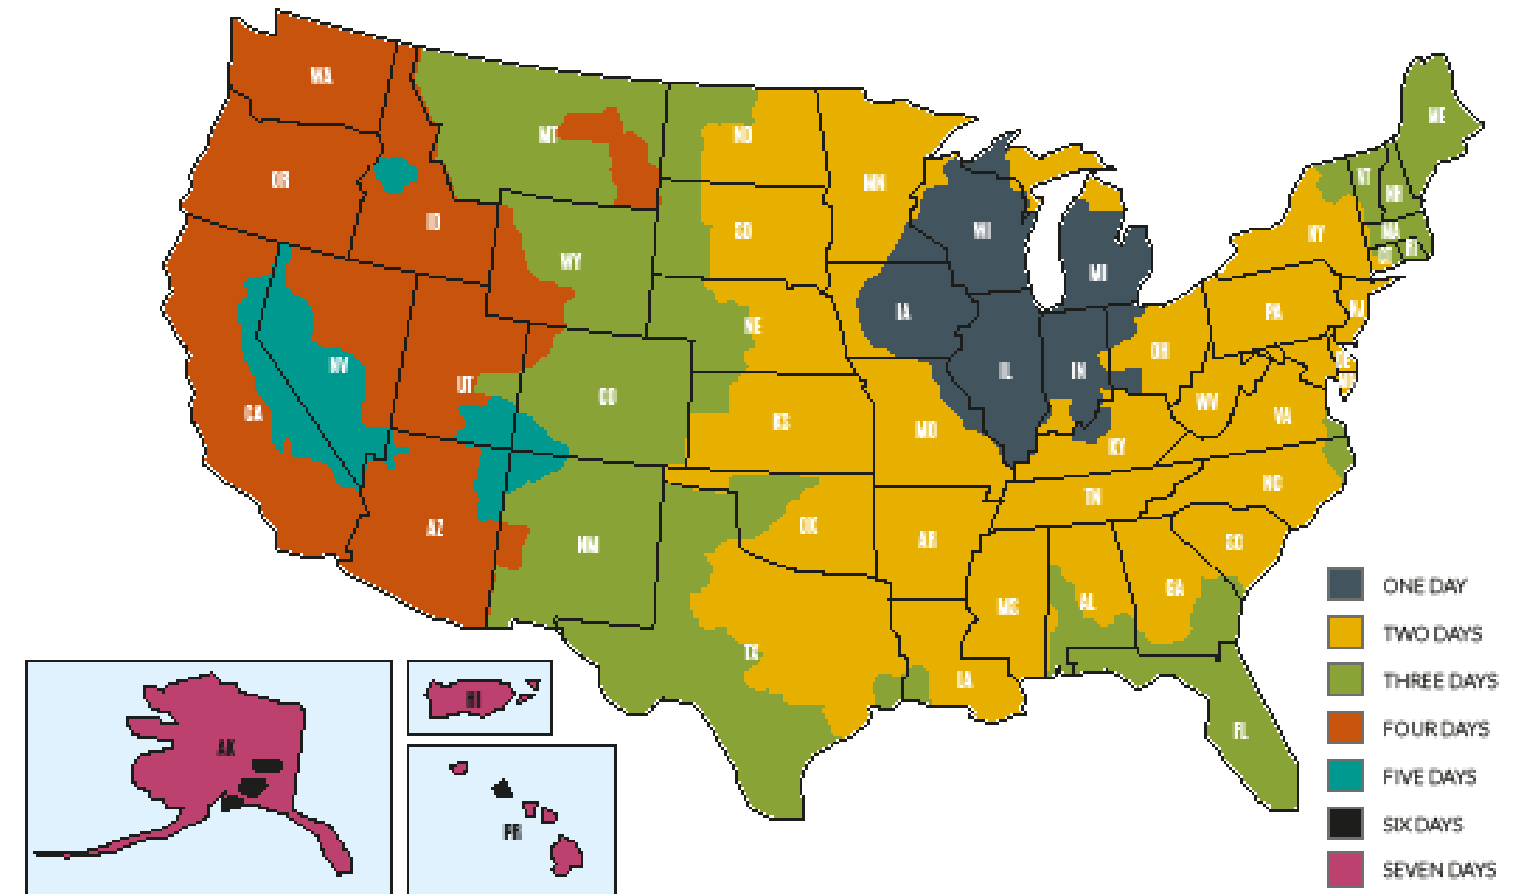

# DURALEC Parcel

The 'Duralec Parcel' program provides you with lighting and control products from Duralec, a leading brand in performance, reliability and quality. We are geared to provide the lighting you need, when and where you want it, eliminating hold ups on your scheduling.

# DURALEC LTL

The 'Duralec LTL' program provides you with lighting and control products from Duralec, a leading brand in performance, reliability and quality. We are geared to provide the lighting you need, when and where you want it, eliminating hold ups on your scheduling.