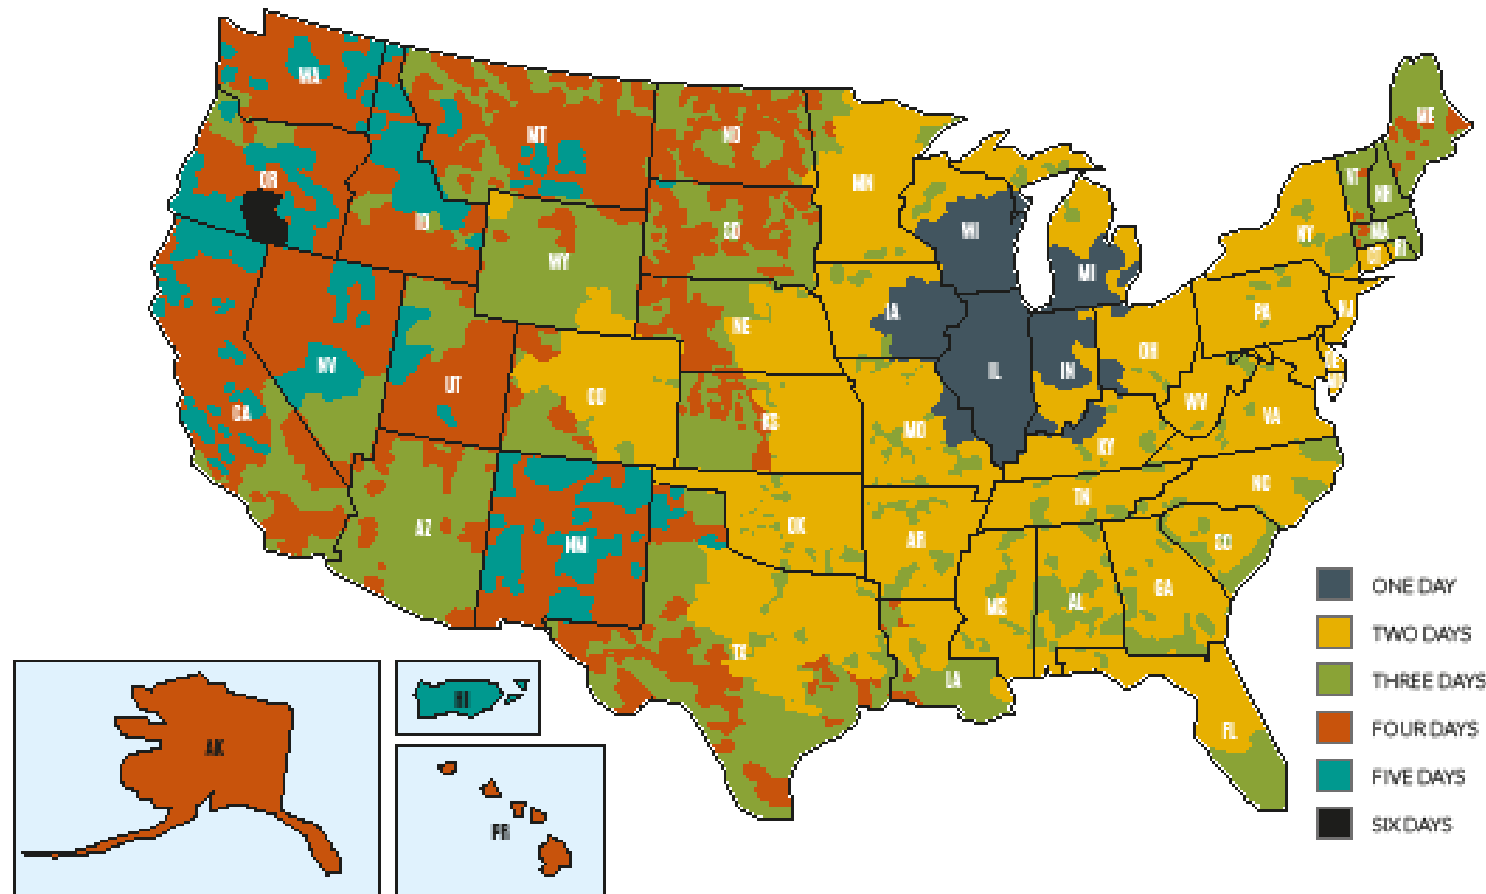

# DURALEC Parcel

The 'Duralec Parcel' program provides you with lighting and control products from Duralec, a leading brand in performance, reliability and quality. We are geared to provide the lighting you need, when and where you want it, eliminating hold ups on your scheduling.

# DURALEC LTL

The 'Duralec LTL' program provides you with lighting and control products from Duralec, a leading brand in performance, reliability and quality. We are geared to provide the lighting you need, when and where you want it, eliminating hold ups on your scheduling.