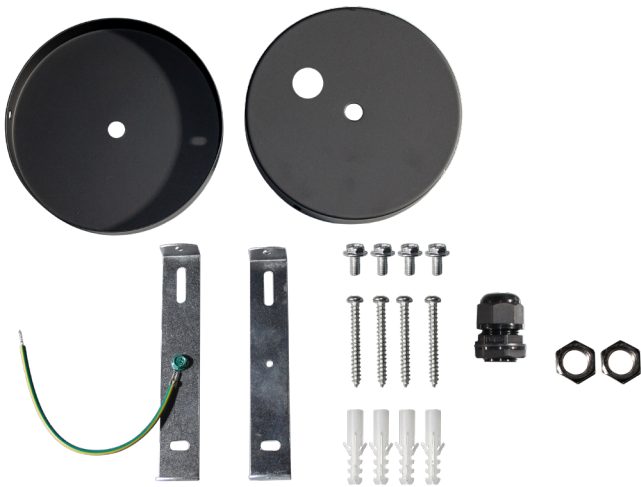

L-ASF-CB-Black