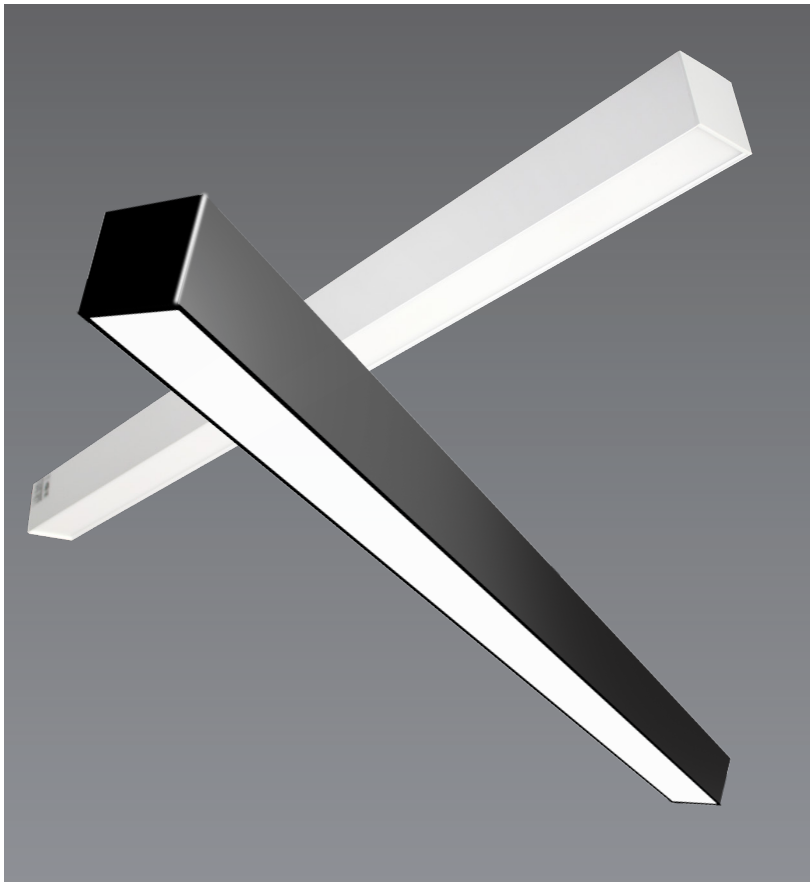

LINEA X

Architectural Strip Fixture

DIRECT/INDIRECT SERIES LINEAR LUMINAIRE

LUXURIO
by INTRINSIX

Description

The Linea X is a 2.75" wide Architectural Linear Fixture. This direct and direct/indirect fixture is available in lengths of 4 and 8' and can be continuously run. This specific modular design can be suspended, mounted on a wall or ceiling giving more flexibility. This is quickly becoming the go to choice for many commercial designers and architects.

- Independently modular direct & indirect luminaries
- Suspended & wall mount available in 4' and 8' lengths, up to 1250 lumens per foot
- Working voltage 120-347V
- Unique end cap simplifies installation, seamless continuous runs or individual units
- Specially designed light source with PC diffuser producing soft light