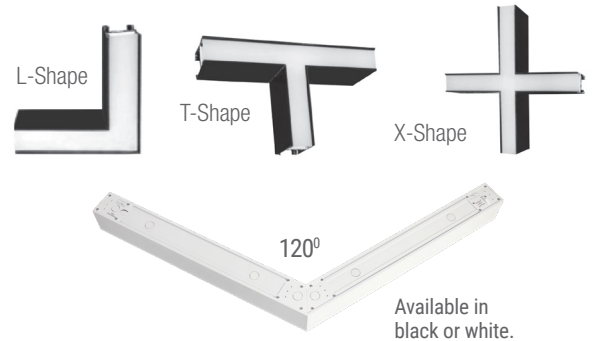

LINEA X

Architectural Strip Fixture

DIRECT/INDIRECT SERIES LINEAR LUMINAIRE

LUXURIO
by INTRINSIX

Description

The Linea X is a 2.75" wide Architectural Linear Fixture. This direct and direct/indirect fixture is available in lengths of 4 and 8' and can be continuously run. This specific modular design can be suspended, mounted on a wall or ceiling giving more flexibility. This is quickly becoming the go to choice for many commercial designers and architects.

- Independently modular direct & indirect luminaries
- Suspended & wall mount available in 4' and 8' lengths, up to 1250 lumens per foot
- Working voltage 120-347V
- Unique end cap simplifies installation, seamless continuous runs or individual units
- Specially designed light source with PC diffuser producing soft light

Configurations: downlight only

Mounting Options

Model	Shape	Watts
L-ASFL-04-20W-35/40/50LO-BK	L-Shape	20W
L-ASFT-04-30W-35/40/50LO-BK	T-Shape	30W
L-ASFX-04-40W-35/40/50LO-BK	X-Shape	40W
L-ASF-120-40W-35/40/50LO	120° angle	40W